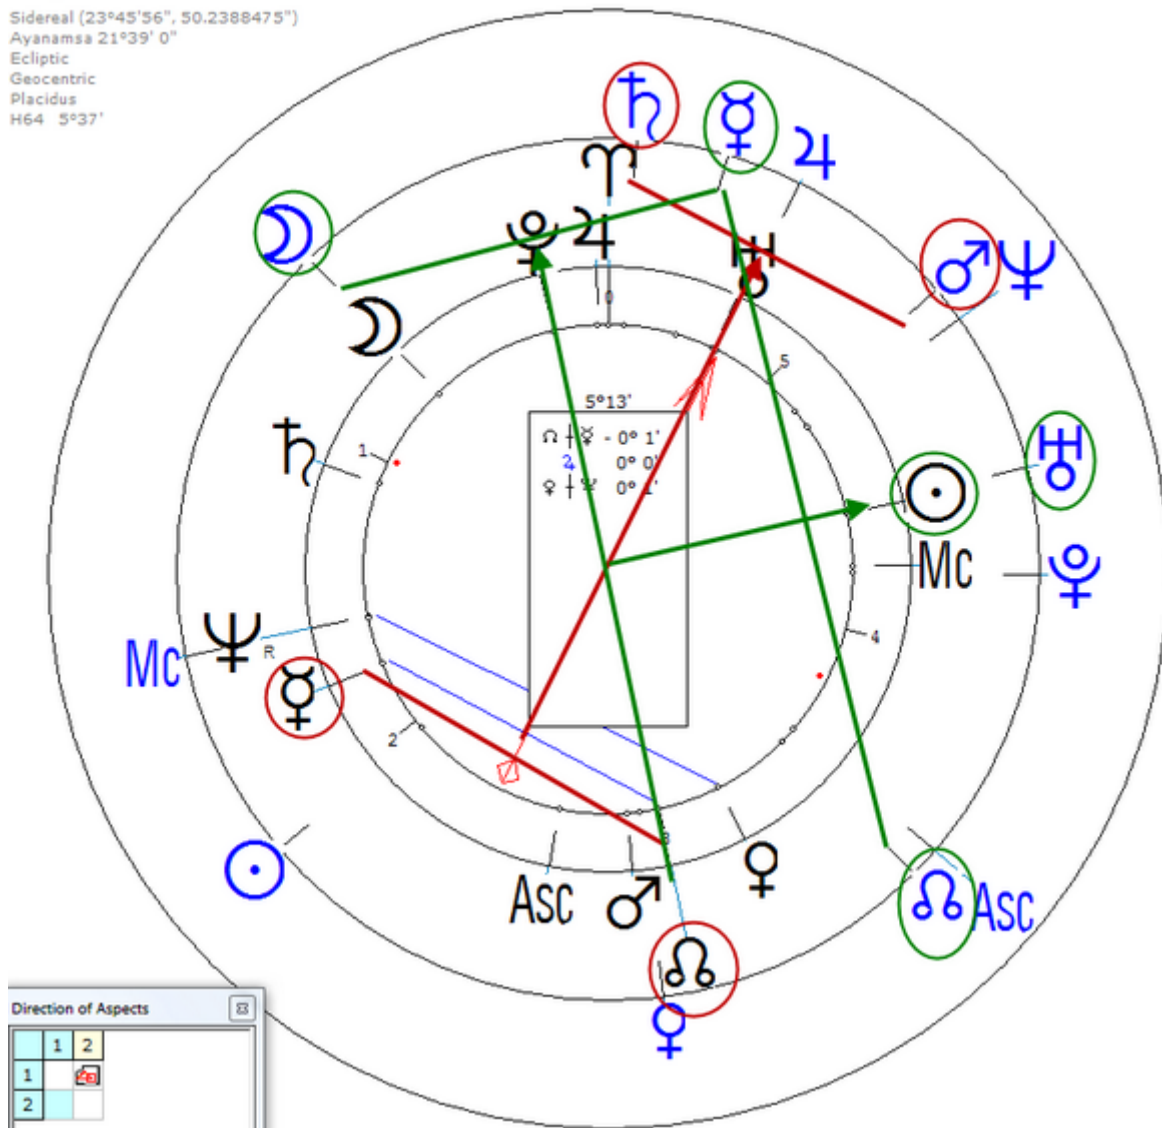

Gauguin, Paul

7 June 1848 at 10:00 (= 10:00 AM)Paris, France, 48n52, 2e20

French artist, painter, sculptor and ceramist.

<https://www.astro.com/astro-databank/Gauguin,_Paul>

Death by Suicide 8 May 1903

Progressed Lunar Return (Harmonic 64)

Lunar $\text{♁}/\text{♃} = \text{♀}_n/\text{♁}_n$

Lunar $\text{♁}/\text{♀} = \text{Lunar } \text{♀}/\text{♁} = \text{♁}_n = \text{♁}_n$

Gauguin, Paul
7 June 1848 Wed 10:00 (GMT+0:09:20) 48n52 2e20
Paris, France

Sidereal (23°45'56", 50.2388475")
Ayanamsa 21°39' 0"
Ecliptic
Geocentric
Placidus
H64 5°37'